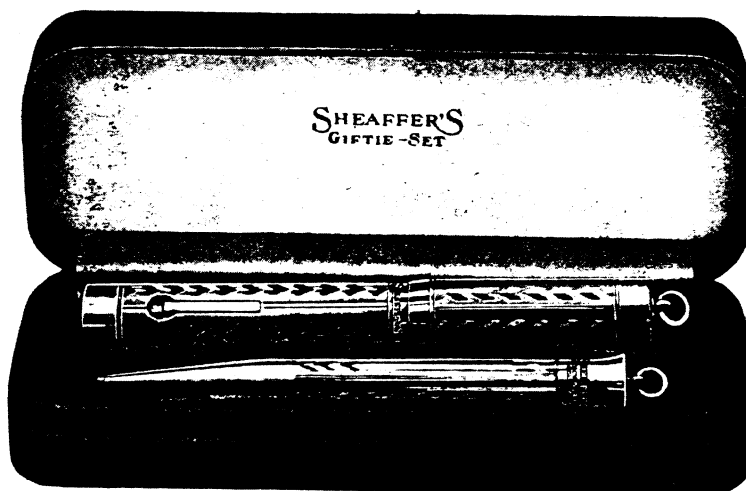

“Gifts That Last”

*Net—See Discount Sheet

Sheaffer's Giftie Sets

Regular length—pen five inches, pencil five inches

Set No.	Pcl. No.	Pcl. Price	Pen No.	Pen Price	Set Price
C5	CD	Yellow Gold Filled \$ 4.00	36DC	Yellow Gold Filled \$ 9.50	\$13.50
G5	GD	Green Gold Filled 5.00	38DC	Green Gold Filled 11.00	16.00
*D5	DD	Solid Green Gold 18.00	366DC	Solid Green Gold 35.00	50.00